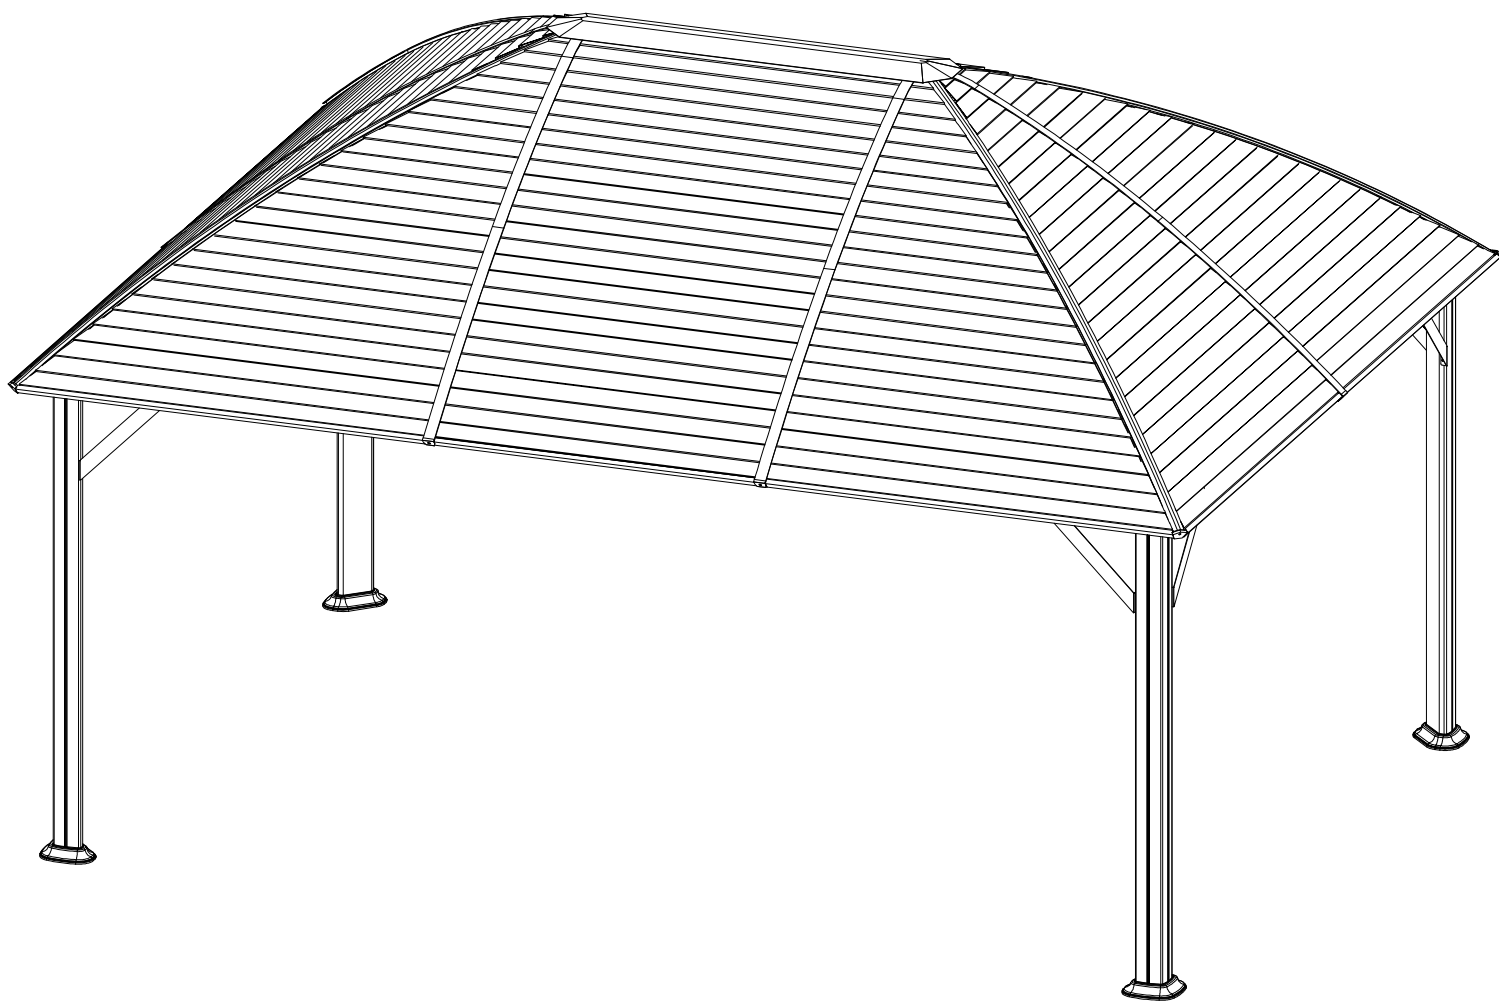

CosyLifeStyle®

Manual
for
Gazebo San Jose
3,6x5m

3,6x5m assembly instruction book

Packing list

NO.	Pcs	shape	NO.	Pcs	shape
A	4 pcs		H1	4 pcs	
B1	2 pcs				
B2	2 pcs		H2	4 pcs	
C	2 pcs				
D1	4 pcs		I	2 pcs	
D2	4 pcs				
E	2 pcs		J	2 pcs	
F1	4 pcs		K2	2 pcs	
F2	4 pcs				
G1	4 pcs		L	4 pcs	
			M	4 pcs	
G2	4 pcs		N	4 pcs	
			O	4 pcs	