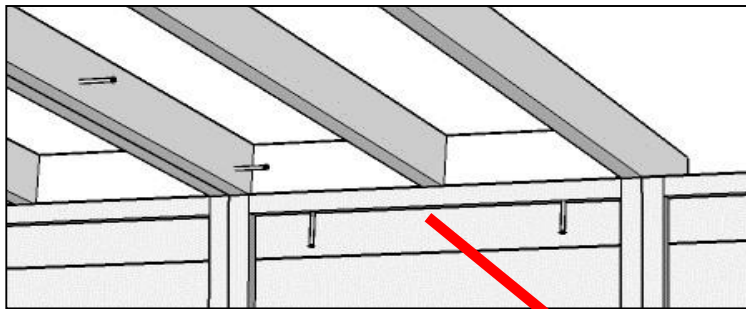

Wood Gazebo Sion

Montageanleitung * Assembly instruction

8/13

4 pcs.

+	10.2-10.4	18	4,5 x 80