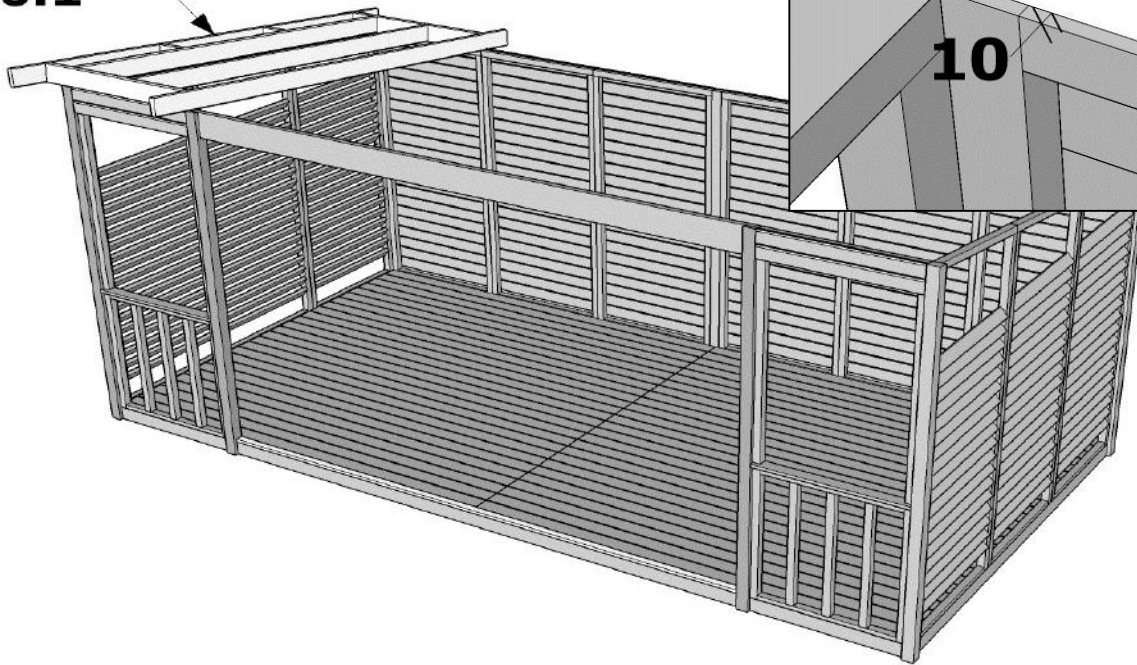

Wood Gazebo Sion

Montageanleitung * Assembly instruction

5/13

4a	+	4a	+	4a	+	5.4	36	4,5 x 80
		+	5.5	+	5.6	+	6a	
4a	5.4	5.5	5.6	6a	+	bottom	14	4,5 x 80

+	9.3	6	4 x 60
---	-----	---	--------

Wood Gazebo Sion

Montageanleitung * Assembly instruction

6/13

3a	+	3b	364	2,5 x 50
-----------	---	-----------	-----	----------

+	3e	8	3,5 x 40
---	-----------	---	----------

Wood Gazebo Sion

Montageanleitung * Assembly instruction

7/13

10.1

+

10.1

10

4,5 x 80

10/3

+