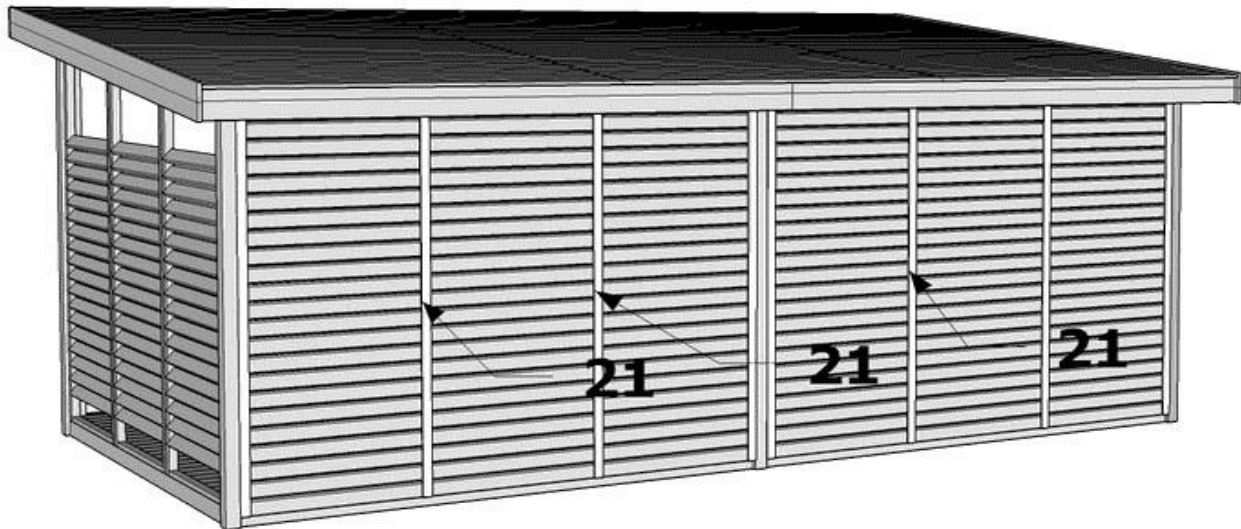

Wood Gazebo Sion

Montageanleitung * Assembly instruction

12/13

+

21

32

3 x 30