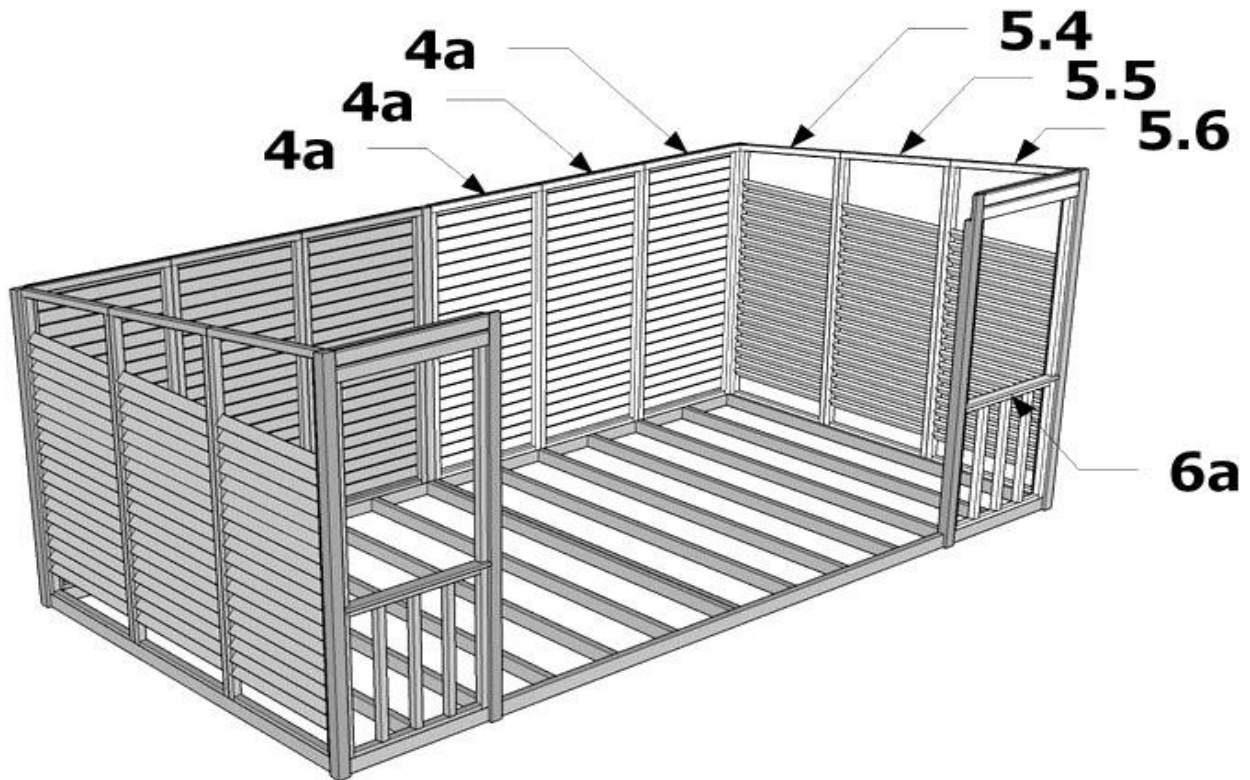

Wood Gazebo Sion

Montageanleitung * Assembly instruction

5/13