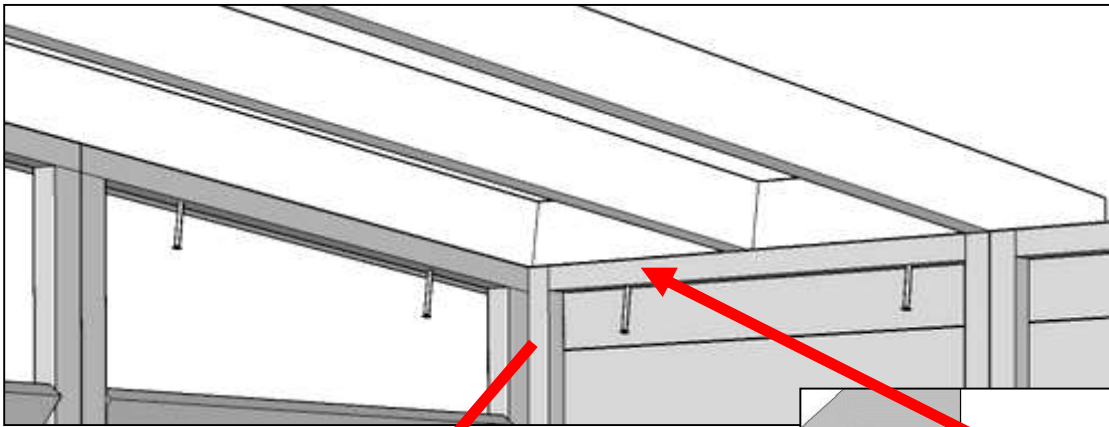

Wood Gazebo Sion

Montageanleitung * Assembly instruction

7/13

10.1