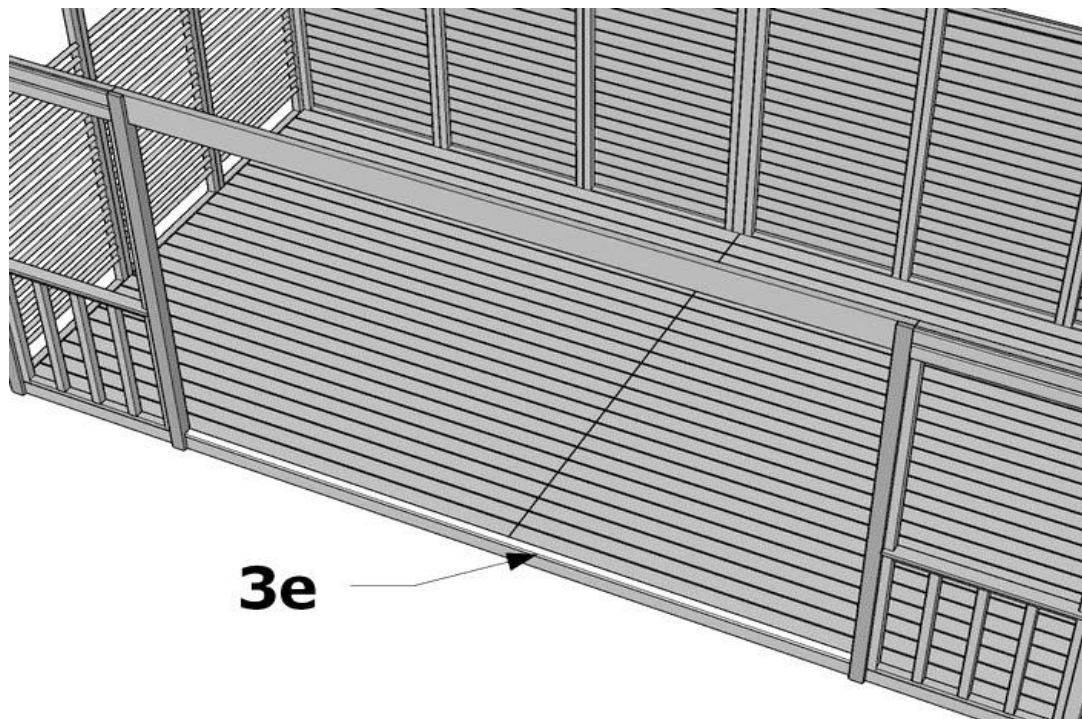

+	3e	8	3,5 x 40