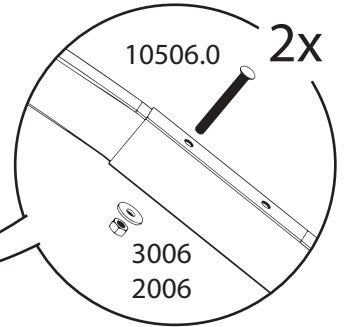

DANCOVER[®]

.com

Manual
for
Greenhouse Strong Nova
4m Series

GREENHOUSE STRONG NOVA

BASIC KIT 4x4m (+ EXTENSION KITS (2m))

The company reserves the right to change the design in order to improve the consumer qualities of the product. Due to continuous improvement of product design and technological process there may be some minor differences between the datasheet and the product that do not reduce the consumer qualities of the product.

4x

1

2x

2

2x

3

3x

4