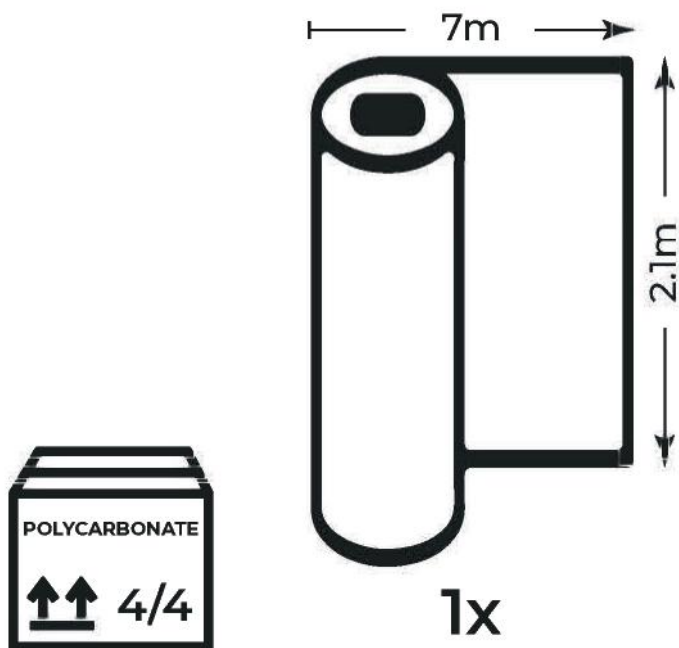

EXTENSION KIT + 2m