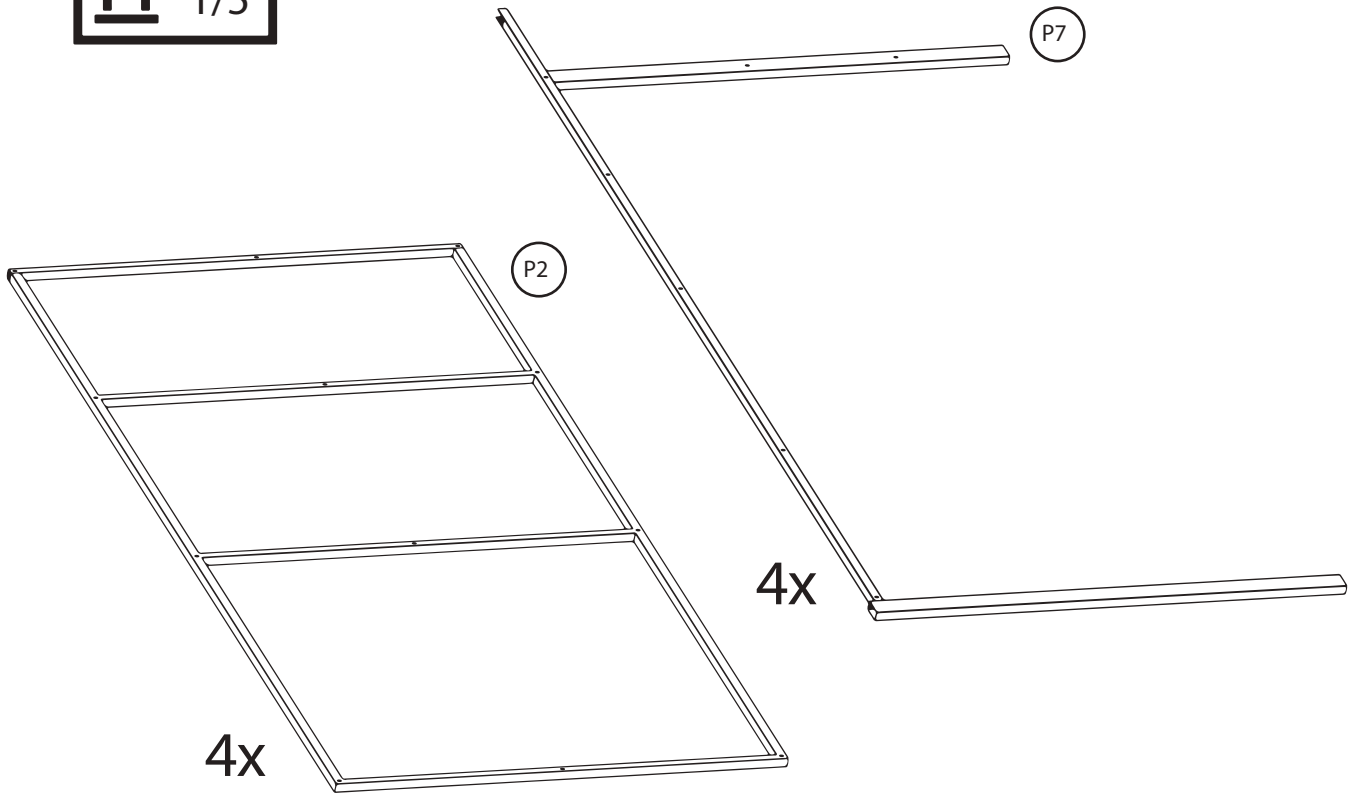

BASIC KIT 4x4m