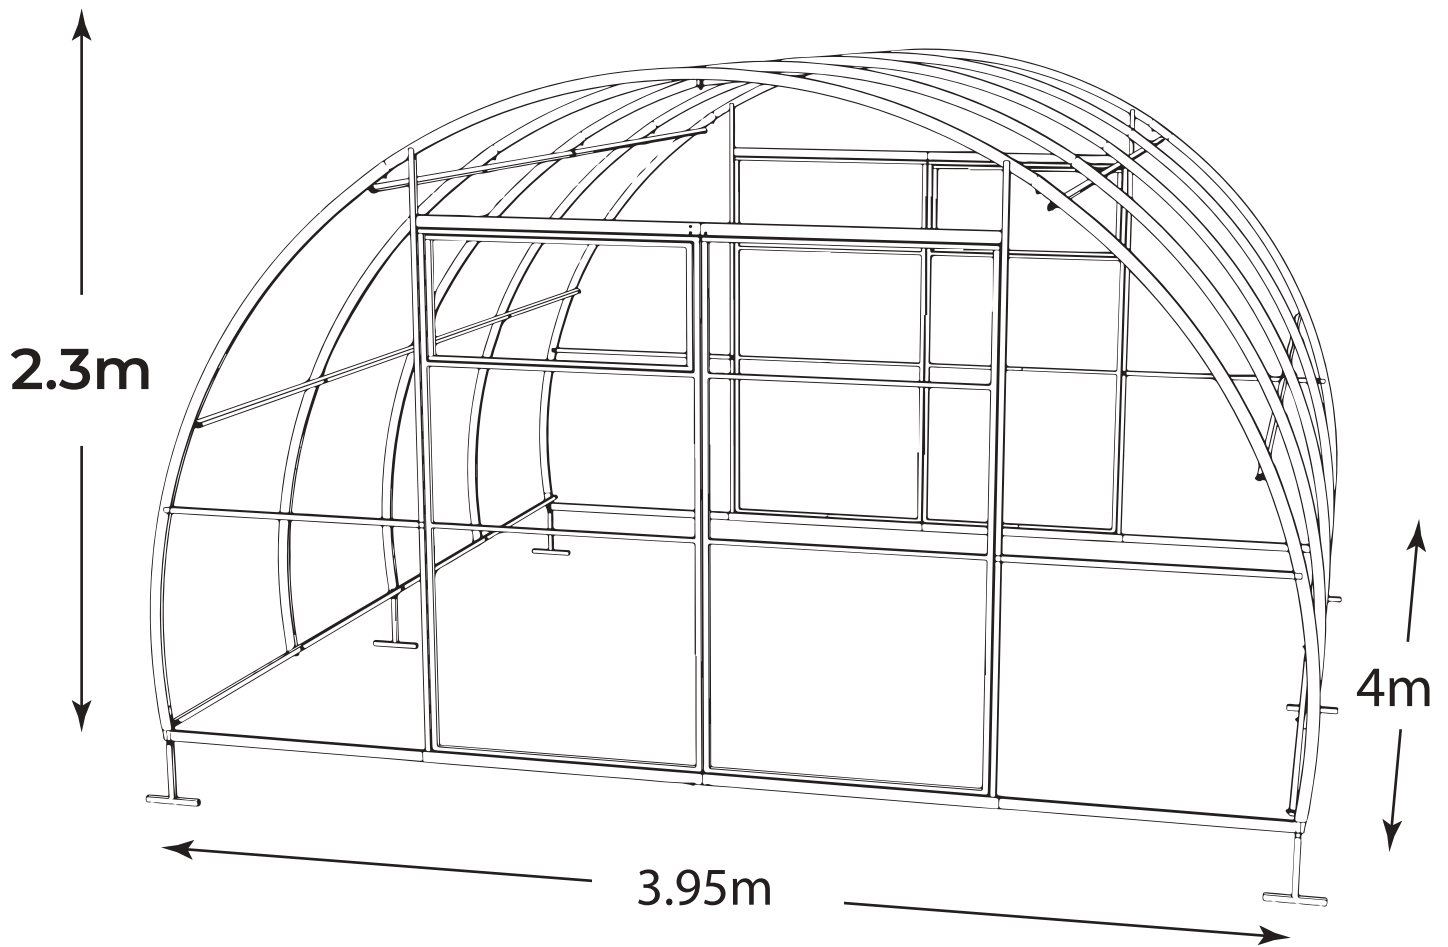

DANCOVER[®]

.com

Manual
for
Greenhouse Strong Nova
4m Series

GREENHOUSE STRONG NOVA

BASIC KIT 4x4m (+ EXTENSION KITS (2m))

The company reserves the right to change the design in order to improve the consumer qualities of the product. Due to continuous improvement of product design and technological process there may be some minor differences between the datasheet and the product that do not reduce the consumer qualities of the product.

BASIC KIT 4x4m

2006

18x

3006

18x

4216

164x

40206