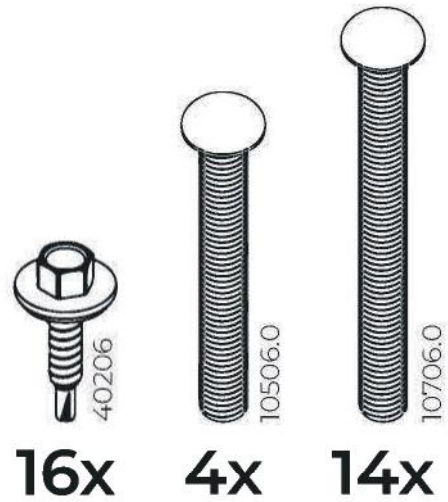

4x

1

2x

2

2x

3

3x

4

5

2x

4216 x 120

6

7

8

40206

x40

EXTENSION KIT + 2m

9 (REPEAT THE STEP FOR EACH EXTENSION KIT)

Polycarbonate 4mm

B oxes

3X 2.1x7m
+
1X 2.1x1m

4X 2.1x7m
+
1X 2.1x1m

5X 2.1x7m
+
1X 2.1x1m

6X 2.1x7m
+
1X 2.1x1m