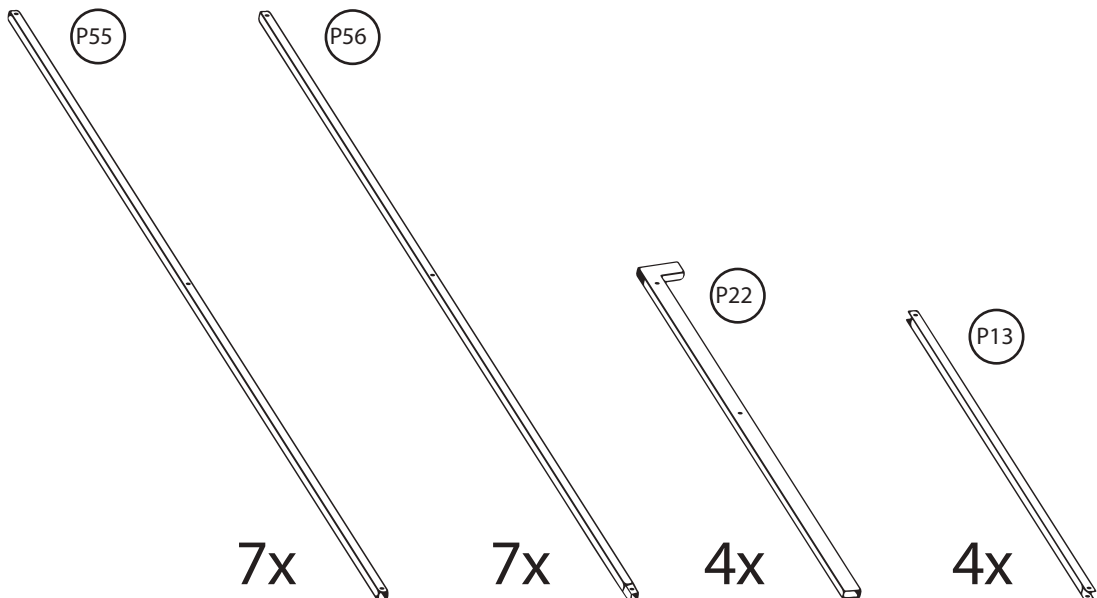

BASIC KIT 4x4m