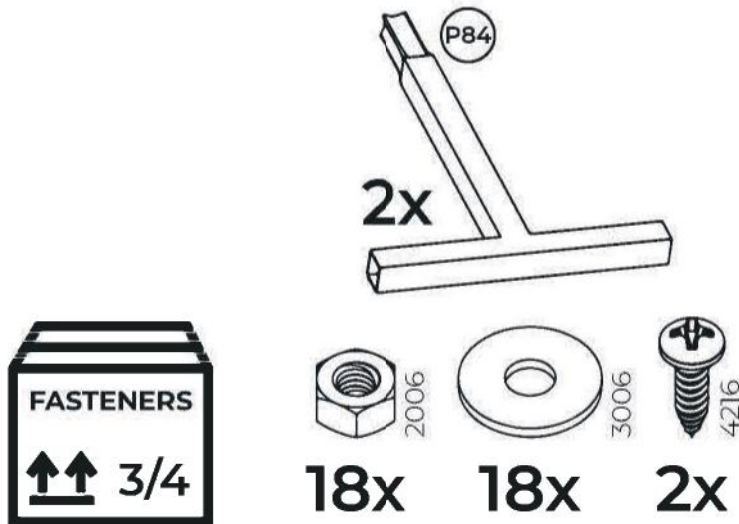

5

2x

4216 x 120

6

7

8

40206

x40

EXTENSION KIT + 2m

9 (REPEAT THE STEP FOR EACH EXTENSION KIT)

Polycarbonate 4mm

B oxes

3X 2.1x7m
+
1X 2.1x1m

4X 2.1x7m
+
1X 2.1x1m

5X 2.1x7m
+
1X 2.1x1m

6X 2.1x7m
+
1X 2.1x1m