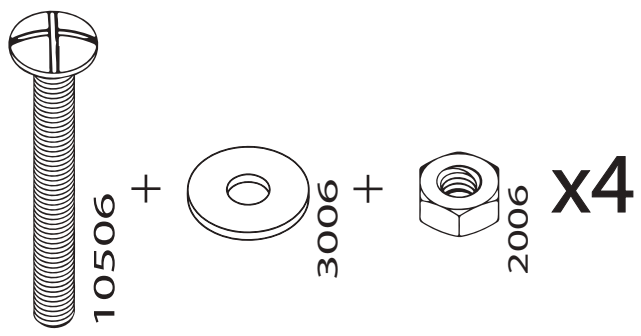

DANCOVER[®]

.com

Manual
for
Greenhouse Strong Nova
4m Series

GREENHOUSE STRONG NOVA

BASIC KIT 4x4m (+ EXTENSION KITS (2m))

The company reserves the right to change the design in order to improve the consumer qualities of the product. Due to continuous improvement of product design and technological process there may be some minor differences between the datasheet and the product that do not reduce the consumer qualities of the product.

4x

1

2x

2

2x

3

3x

4